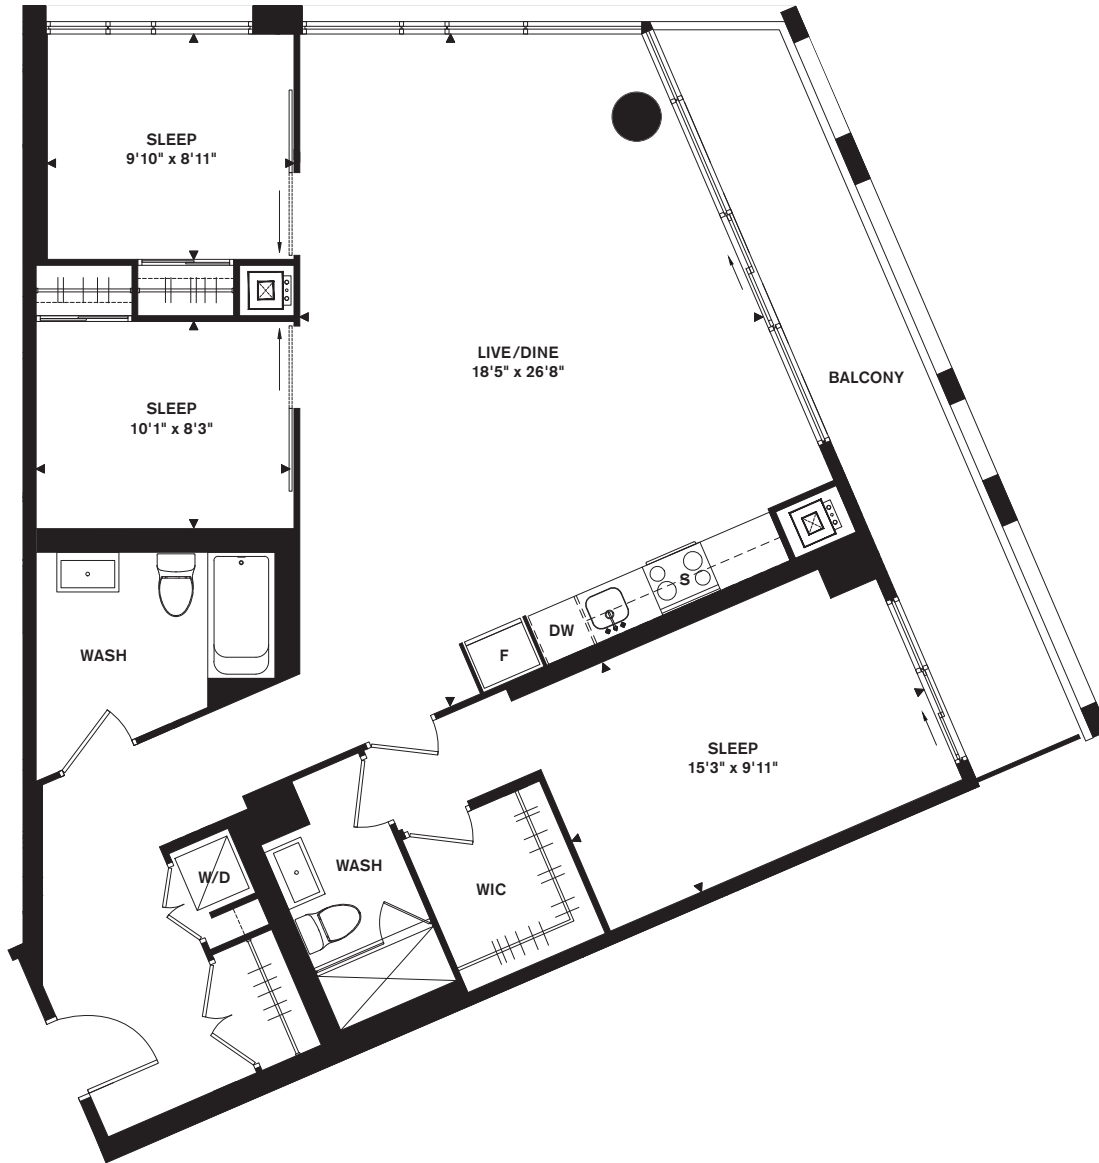

3-1230

3 Bedroom

Suite 1230 sq ft

Balcony 156 sq ft

FLOOR 5

All dimensions are approximate. Sizes and specifications are subject to change without notice. E. & O. E. Actual usable floor space varies from stated floor area.